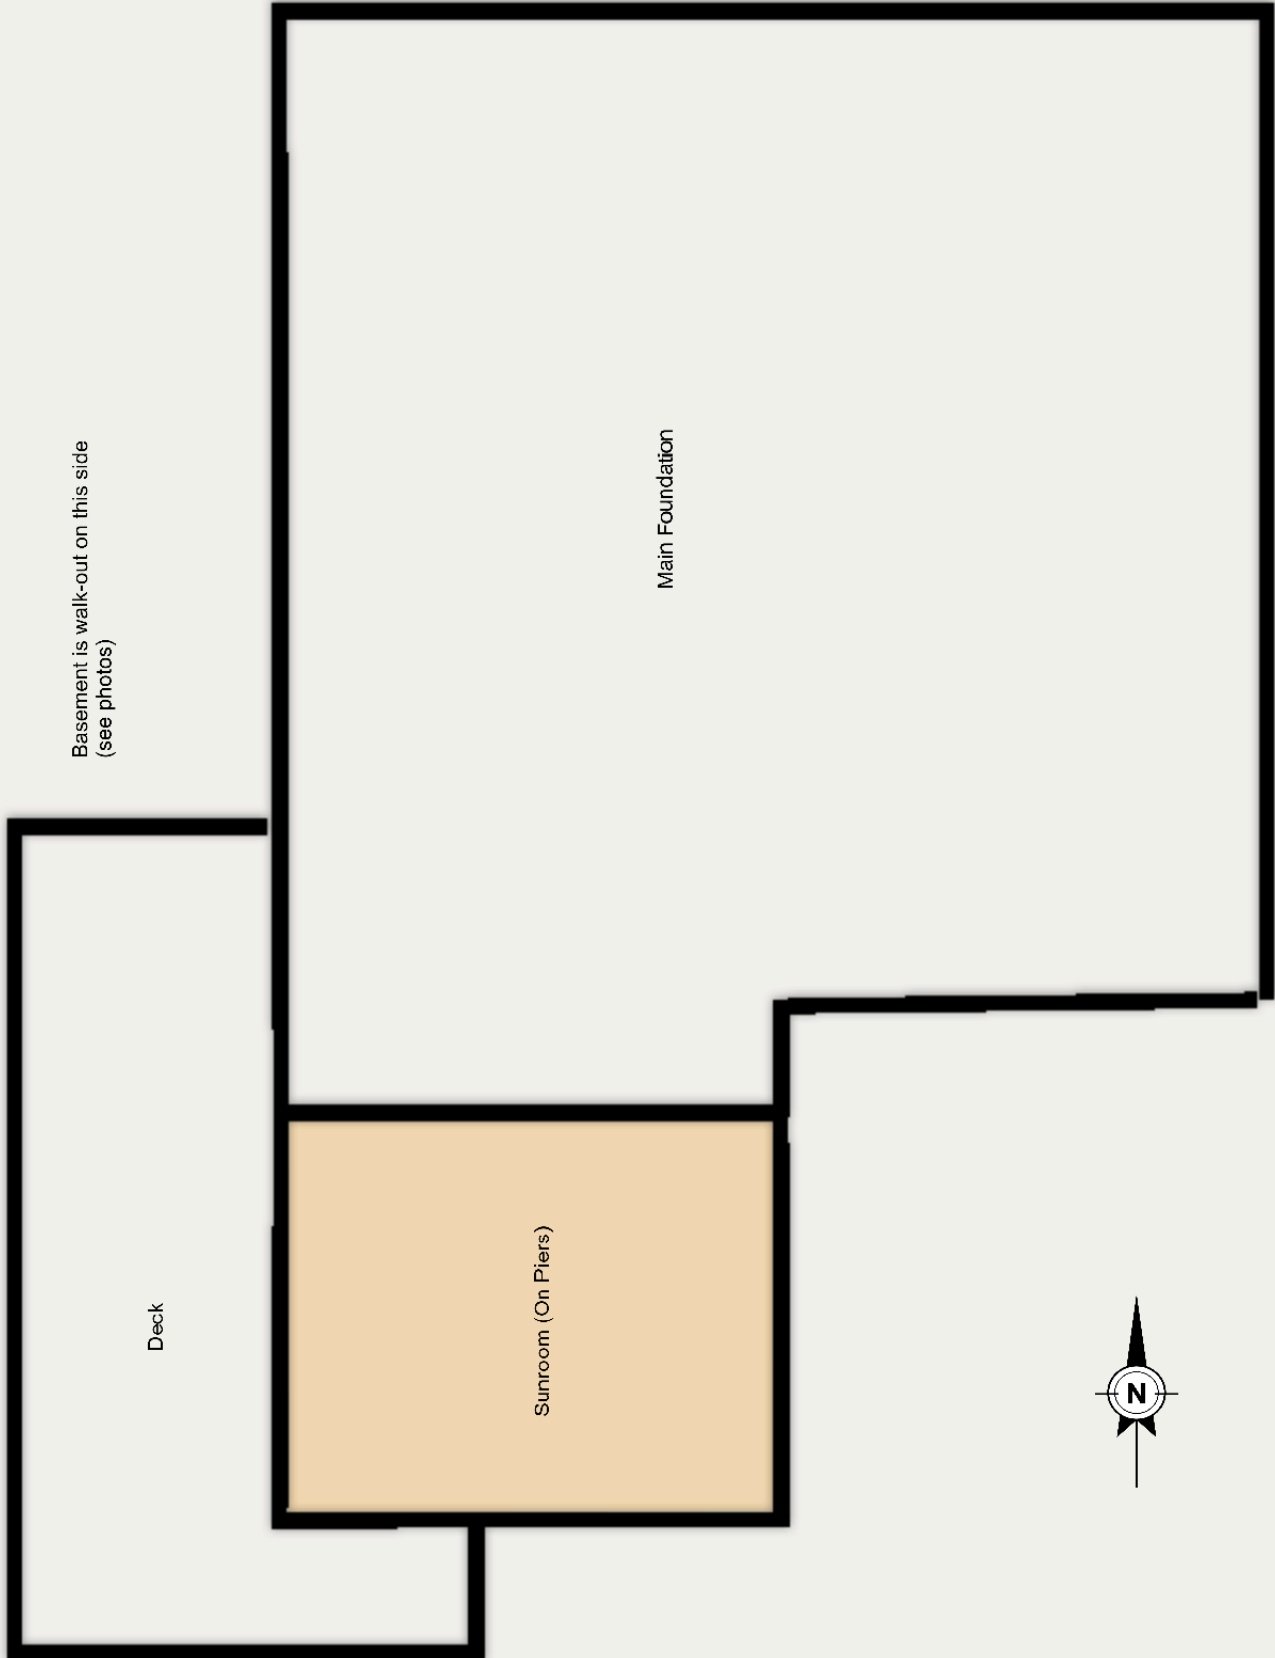

3D

2D

Color palette icon

Light/Dark mode icon

7' 6 7/8" 30'

7' 6 7/8" 6' 2 1/4" 9' 2 3/8"

3' 7 1/2" 12' 5/8" 2' 9 1/4" 30' 2 7/8"